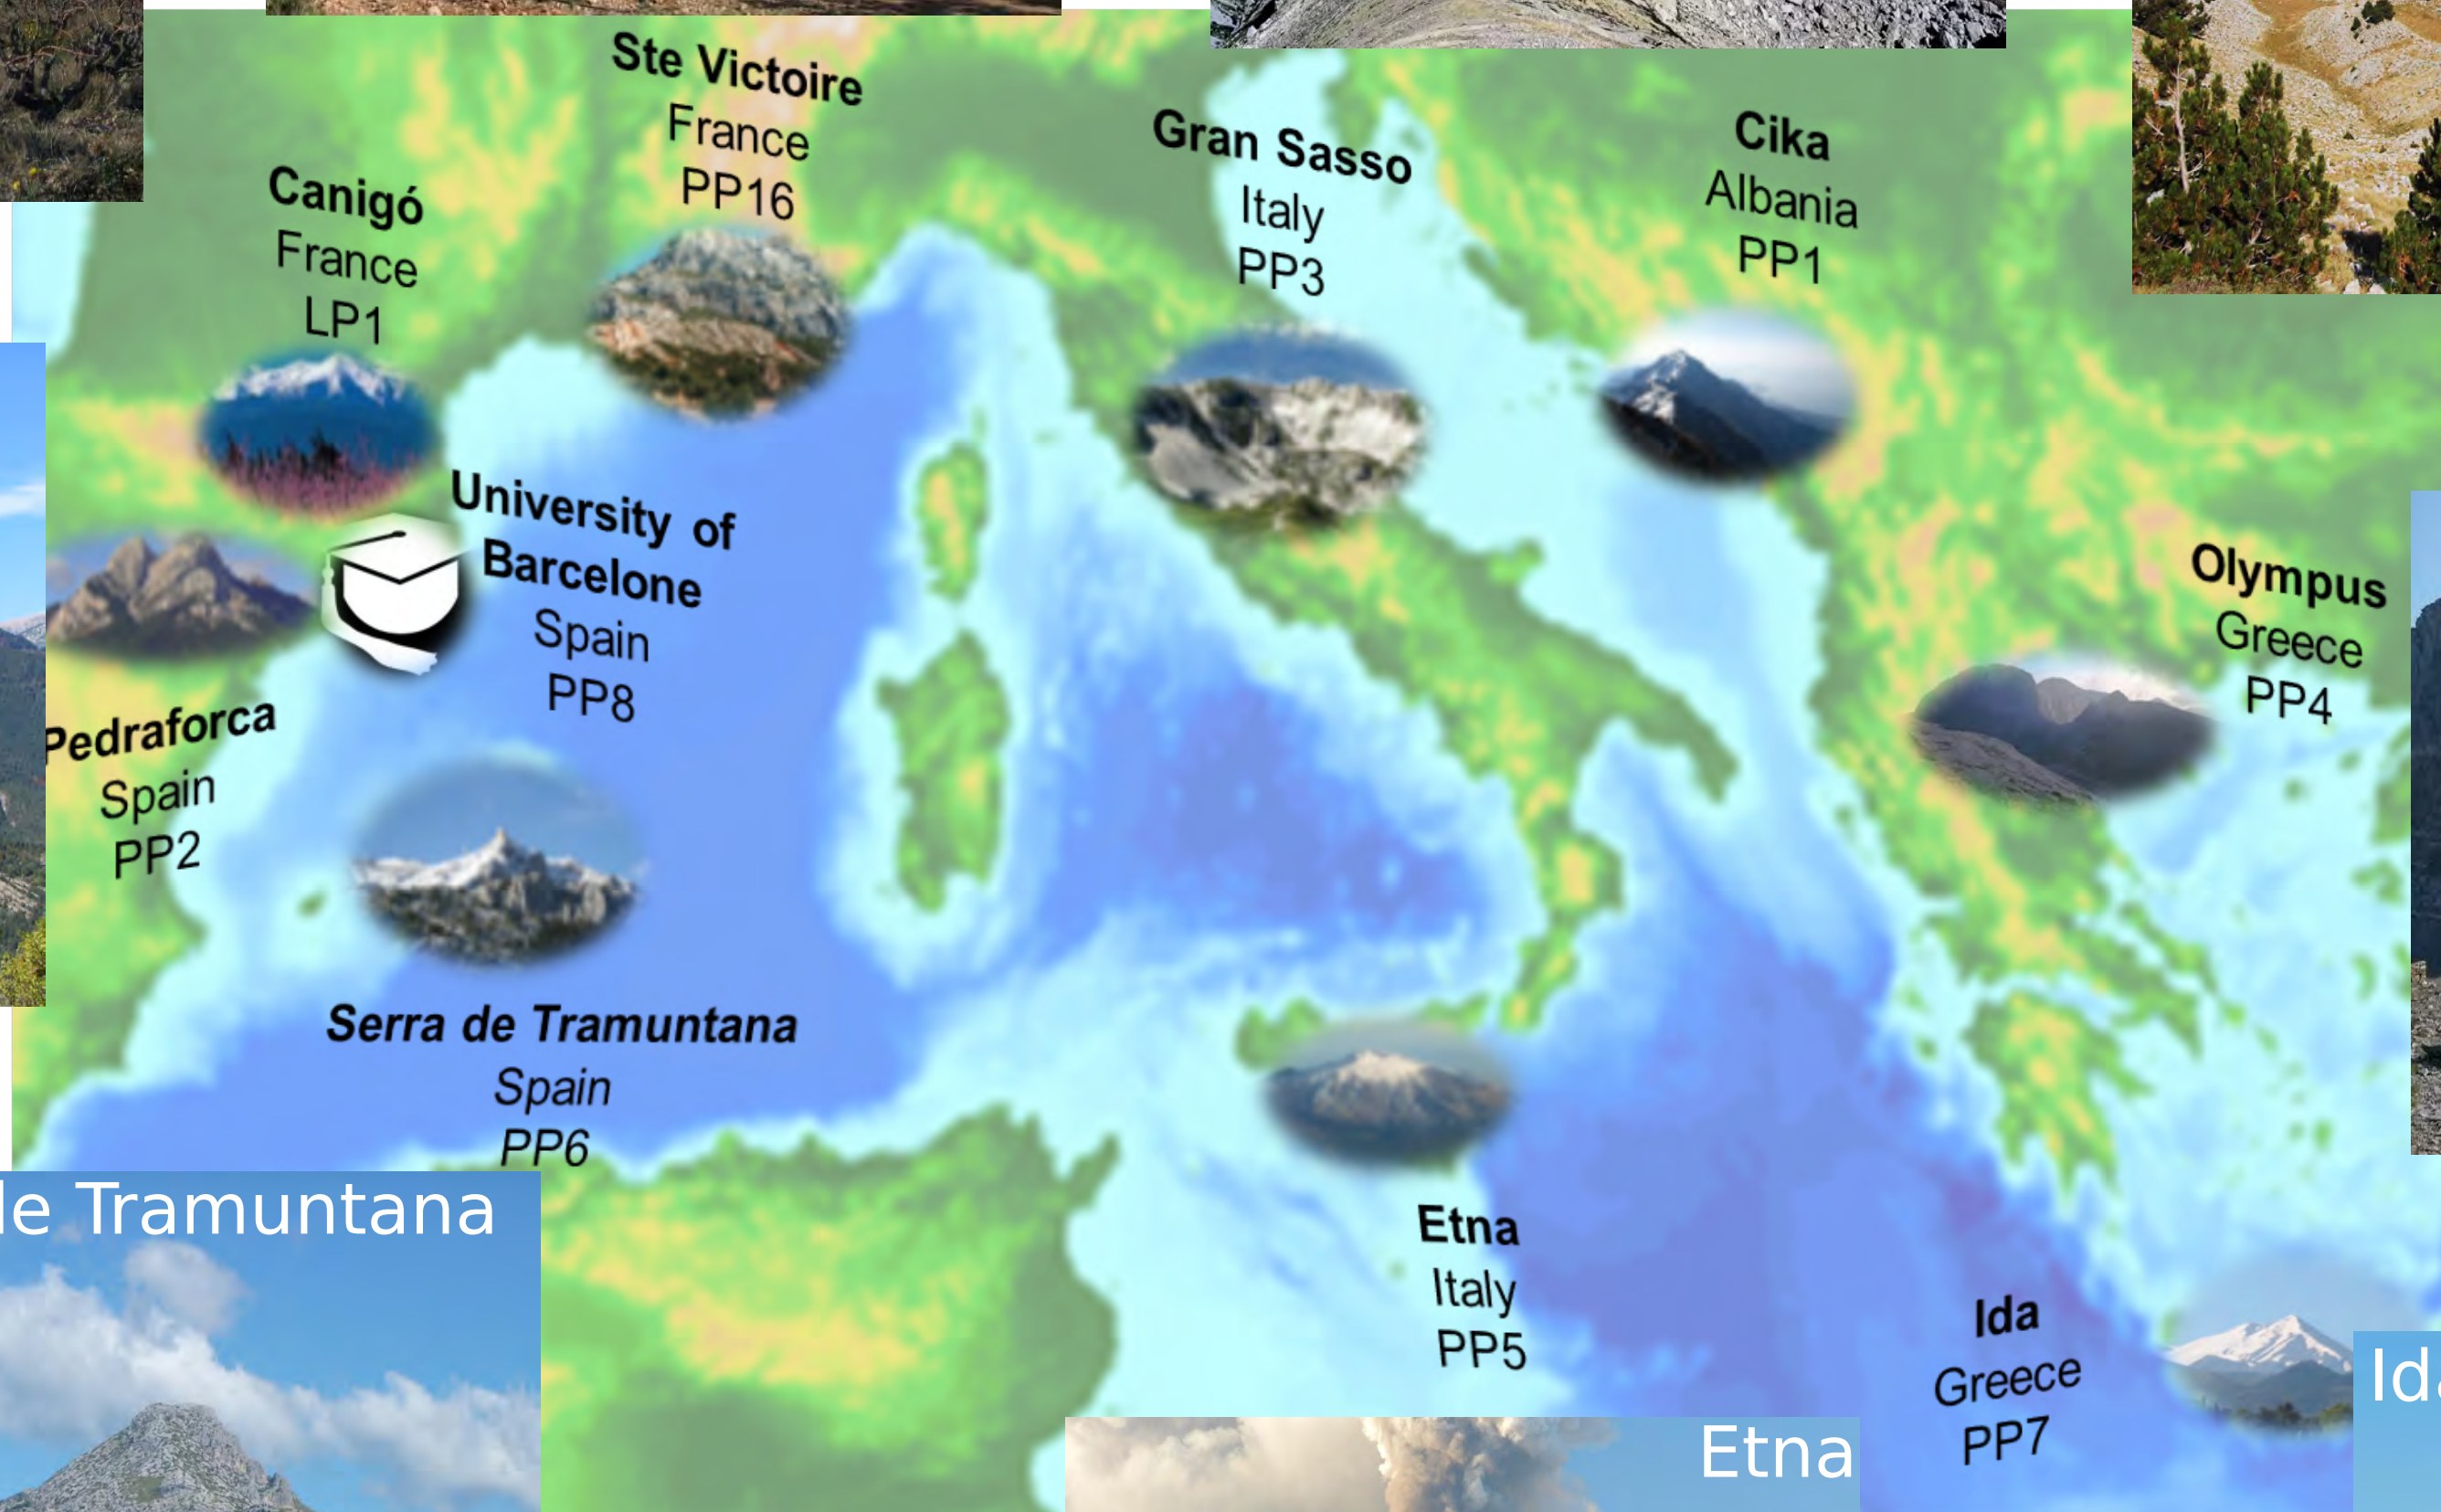

THE PARTNERSHIP

5 Countries / 9 Mountains / 1 University

LP1 - Syndacate Mixte
CANIGO' grand Site

PP6 - Consell de
Mallorca, Enviroment
department

PP5 - Gal terre dell'Etna e
dell'Alcantara

PP1 - Himara
municipality

PP3 - Gal Gran Sasso
Velino

LP16 - Syndacate Mixte
Departemental des massifs
Concors SAINTE-VICTOIRE

PP2 - Development
Agency of Berguedà

PP7 - Akomm-Psiloritis
Development Agency

PP4 - Pieriki Anaptixiaki
S.A.- O.L.A.